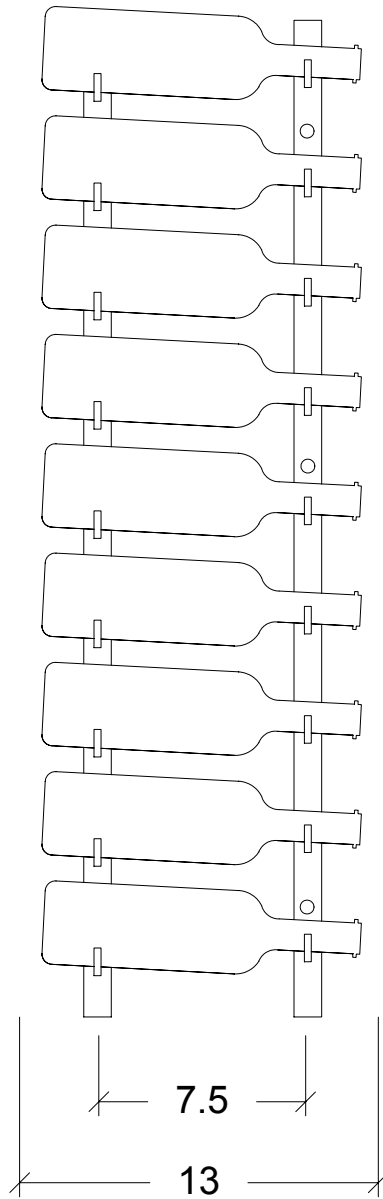

WS32

(Standard Mounting)
Side View

(Standard Mounting)
Front View

(Mounting for Splits)
Front View