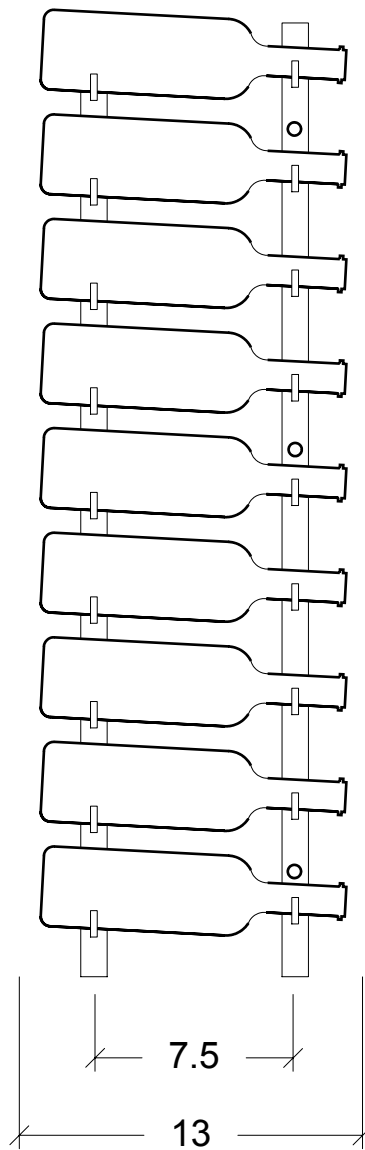

WS33

(Standard Mounting)
Side View

(Standard Mounting)
Front View

(Mounting for Splits)
Front View