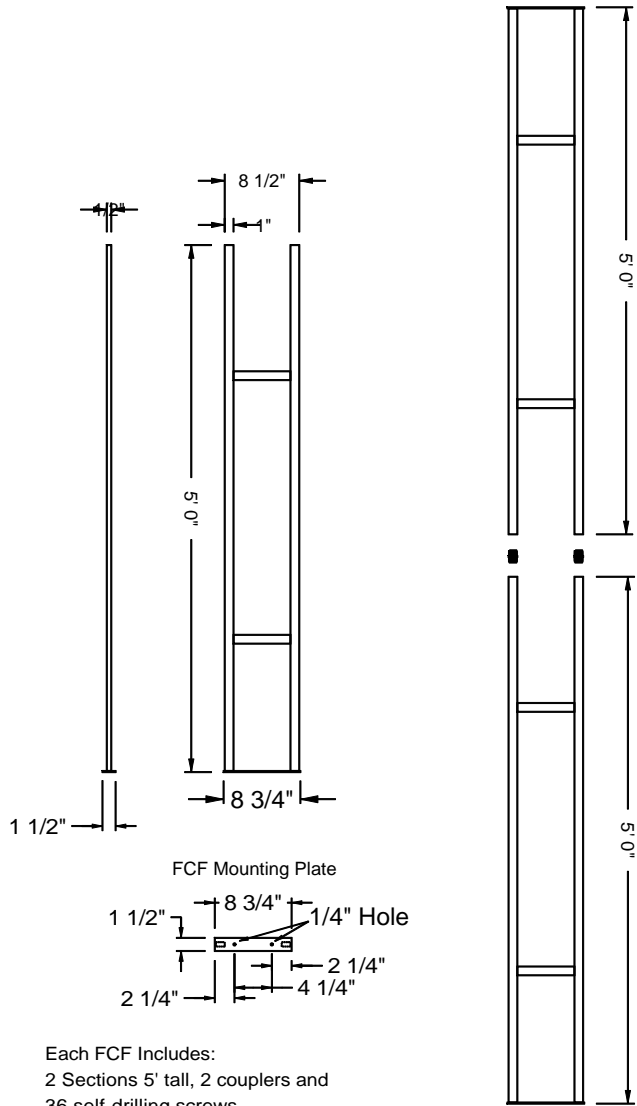

VintageView Floor to Ceiling Frame (FCF)

Component Dimensions

Assembly Example