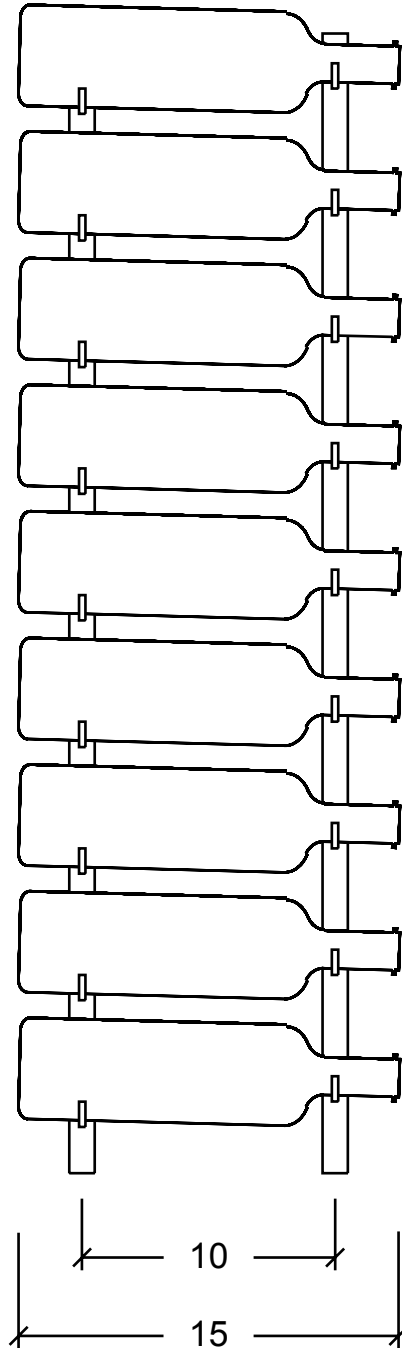

# MAG2

(Standard Mounting)  
Side View

(Standard Mounting)  
Front View

(Mounting for Champagne)  
Front View