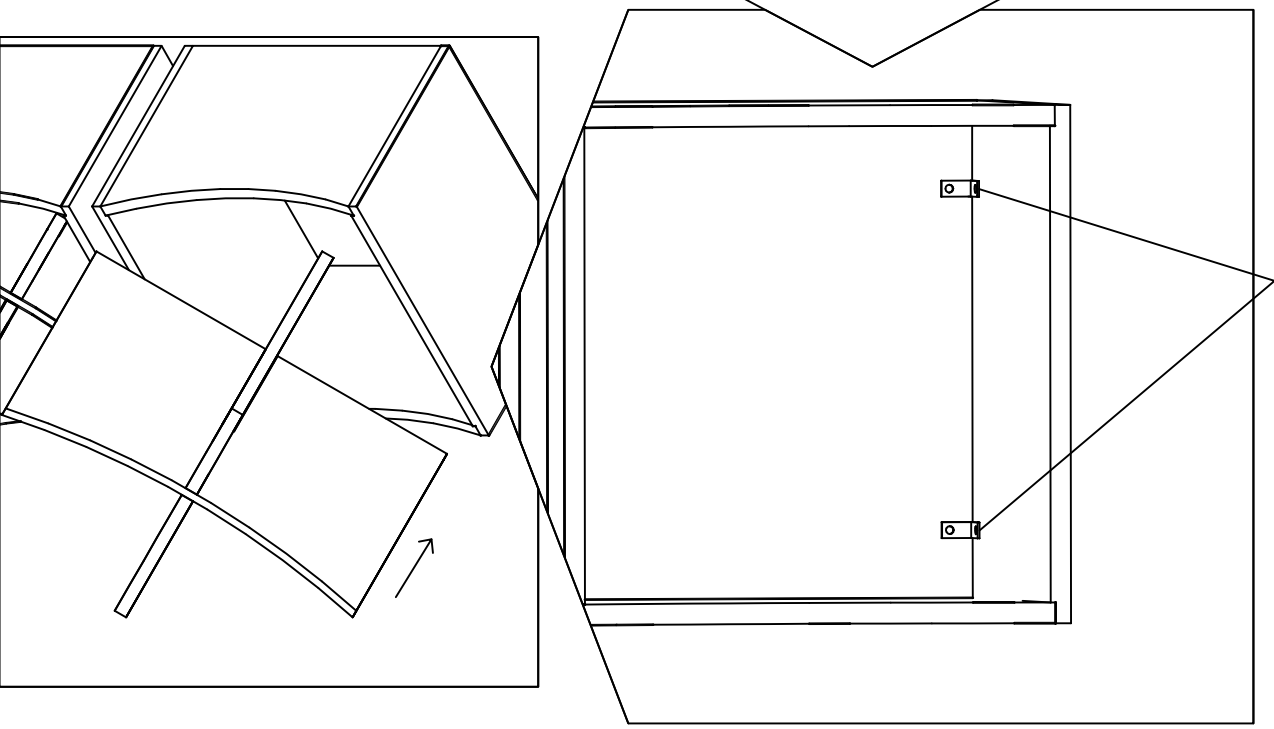

# Wall Mount Kit for Curved Cubes

Concave Diamond Cubes shown for instructional purposes only.

X4

5/8 #6 

## Parts List

qty.	description
2	1" Corner Braces
2	5/8" #6 screws
2	White wall anchors & screws