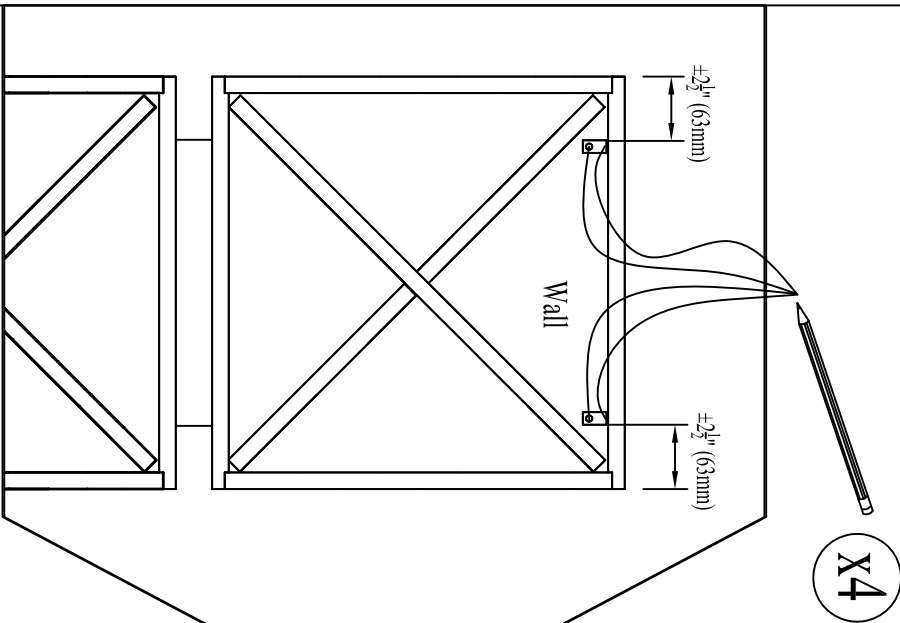

# Wall Mount Kit for Curved Cubes

Concave Diamond Cubes shown for instructional purposes only.

X4

5/8 #6 

## Parts List

qty.	description
2	1" Corner Braces
2	5/8" #6 screws
2	White wall anchors & screws