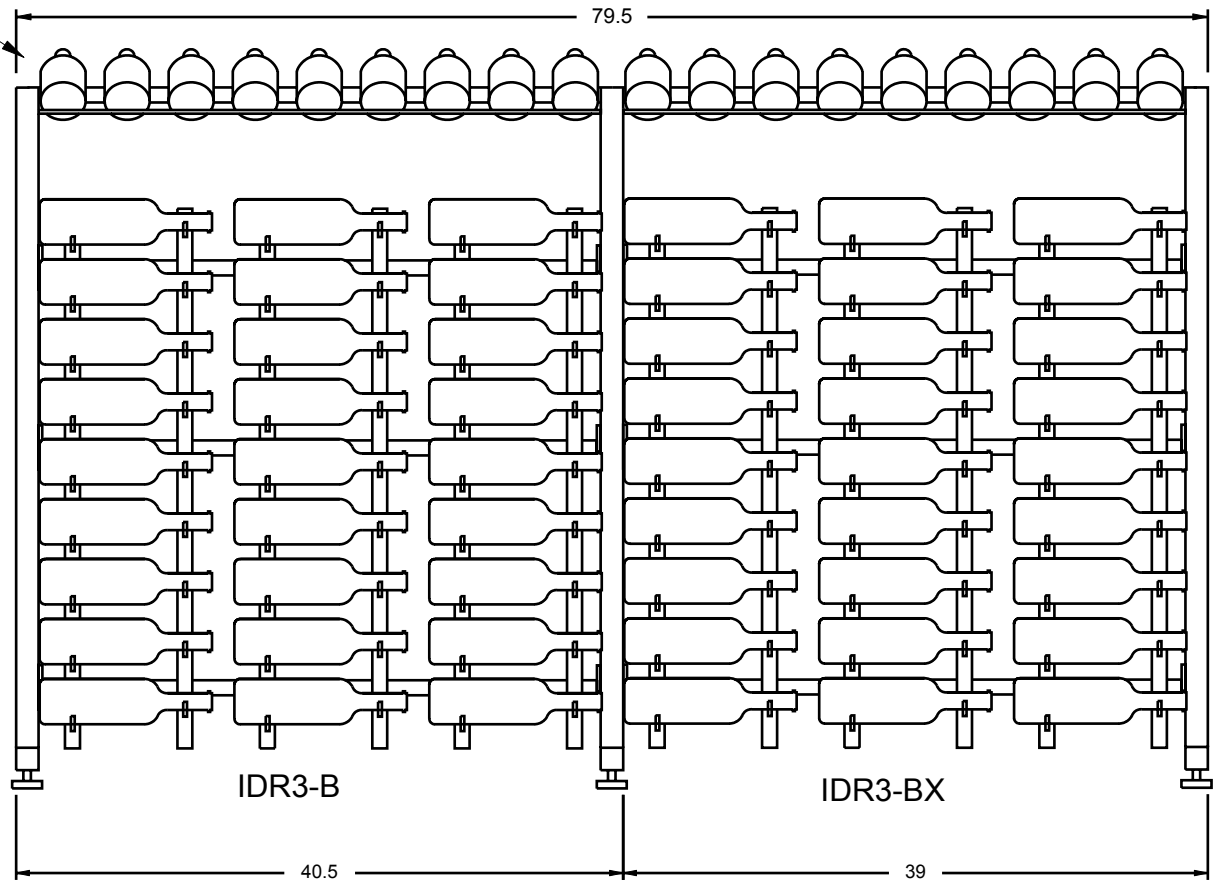

Island Display Rack (Side View)

* All measurements are in inches

Island Display Rack (Front View)

IDR-B Includes:
 Base frame with 6 VintageView
 WS33 racks and 1 IDR-PR
 180 Bottle Capacity

IDR-BX Includes:
 Base frame extension with 6
 VintageView WS33 racks and 1 IDR-PR
 180 Bottle Capacity