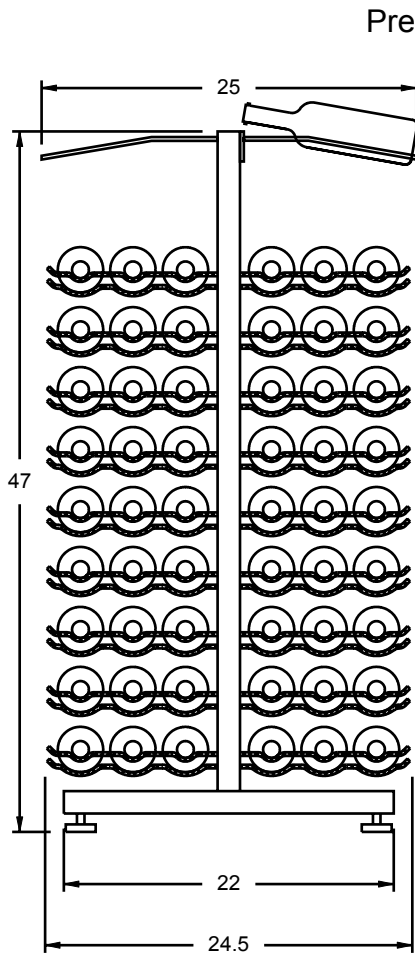

Island Display Rack (Side View)

* All measurements are in inches

Island Display Rack (Front View)

IDR-B Includes:
 Base frame with 6 VintageView
 WS33 racks and 1 IDR-PR
 180 Bottle Capacity

IDR-BX Includes:
 Base frame extension with 6
 VintageView WS33 racks and 1 IDR-PR
 180 Bottle Capacity