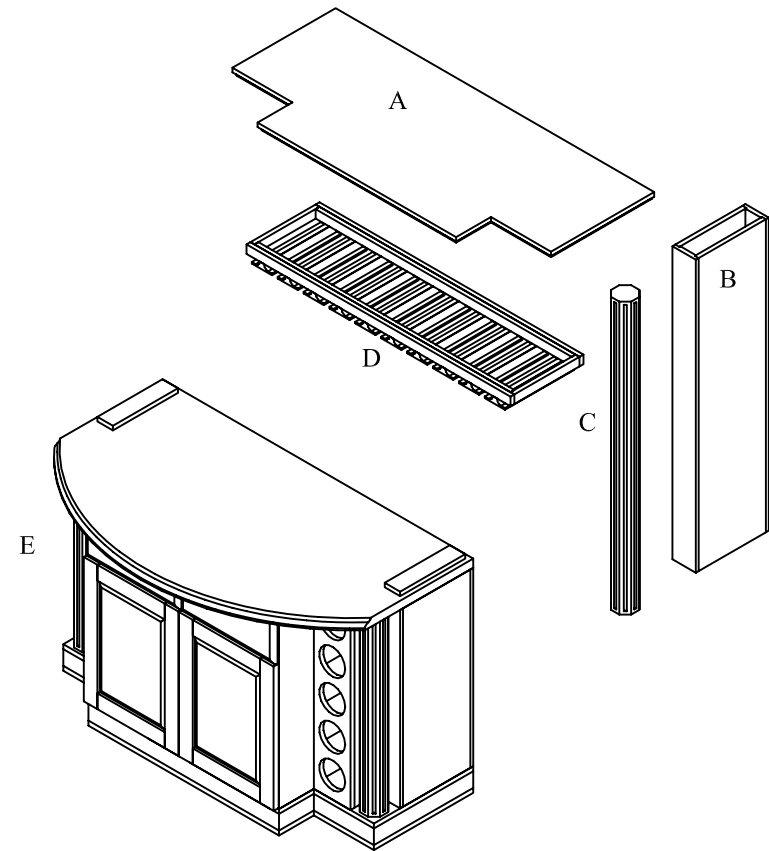

Tasting Center

Parts List

letter	qty.	Description
A	1	Solid Top
B	2	Box A
C	2	Pillar 1
D	1	Glass Rack
E	1	Lower Assembly
*	16	2 1/4"#6 Screws
*	1	screw driver bit
*	4	Wooden dowels
*	4	Door/ Drawer Pulls
*	12	Shelf Clips