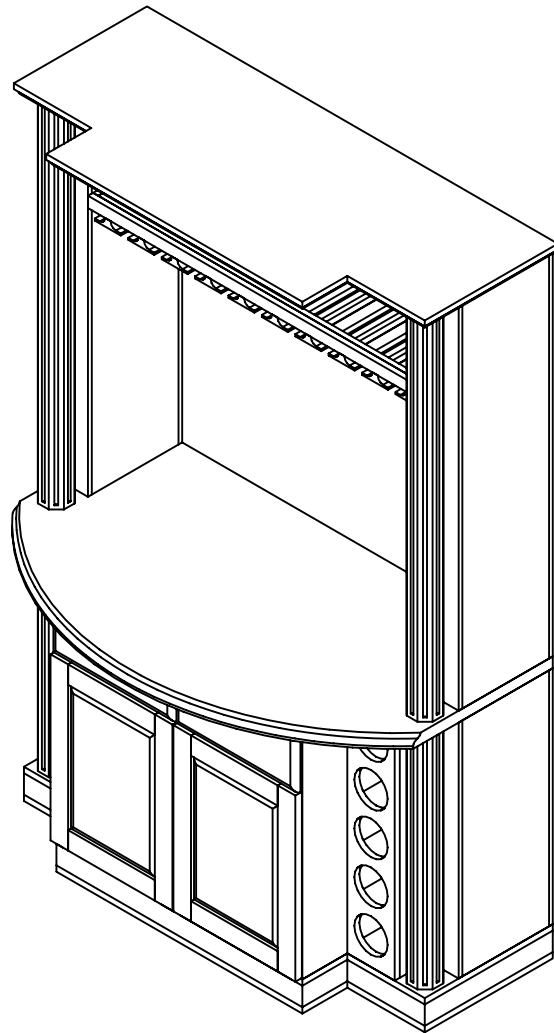

Tasting Center

Parts List

letter	qty.	Description
A	1	Solid Top
B	2	Box A
C	2	Pillar 1
D	1	Glass Rack
E	1	Lower Assembly
*	16	2 1/4"#6 Screws
*	1	screw driver bit
*	4	Wooden dowels
*	4	Door/ Drawer Pulls
*	12	Shelf Clips